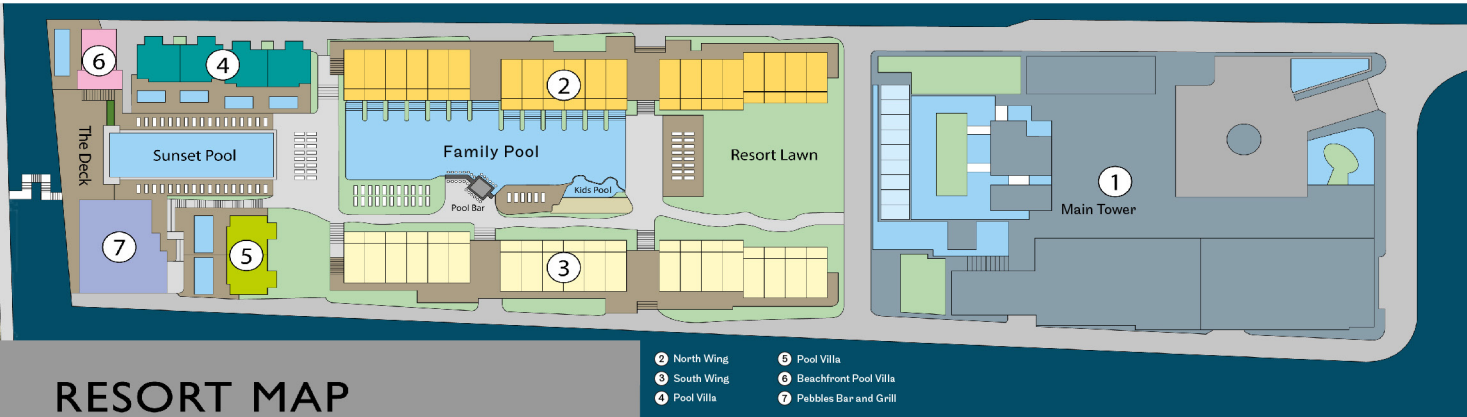

R BAR
Lobby Bar
10:00 AM – 11:00 PM

POOL BAR
Hang out corner
9:00 AM – 7:00 PM

Convenient Access
Suvarnabhumi International Airport:
136 km / 90 minutes
Don Mueang International Airport:
164 km / 160 minutes
U-Tapao International Airport:
28 km / 30 minutes

RESORT MAP

- 2 North Wing
- 3 South Wing
- 4 Pool Villa
- 5 Pool Villa
- 6 Beachfront Pool Villa
- 7 Pebbles Bar and Grill

ACCOMMODATION

Offering direct beach access, Renaissance Pattaya Resort & Spa features 257 stylish rooms, suites and pool villas. Feel the vibe of seaside town in the chic decorations and contemporary interior design. All rooms are outfitted with premium amenities, bathtub and high speed internet access.

R.E.N. MEETINGS WITH CONFIDENCE

R.E.N Meetings offer non-traditional experience in variety of function rooms include a Grand Ballroom, 4 meeting rooms and 3 stunning outdoor venues. The pillar-less Grand Ballroom boasts 545 square meters of stylish space, with spacious foyer area, high ceiling and direct car access from lobby entrance. All functional rooms enjoy natural light and 3 unique outdoor venues are perfect for events, activities and weddings.

MEETING ROOM	W x L x H	THEATER	COCKTAIL	CLASSROOM	CONF	U-SHAPE	BANQUET
Grand Ballroom	16 x 34 x 6.5	480	400	300	70	120	300
Ballroom A	16 x 17 x 6.5	200	160	120	40	60	120
Ballroom B	16 x 17 x 6.5	200	160	120	40	60	120
Marble	10 x 20 x 3	120	130	100	36	50	110
Marble A	10 x 10 x 3	60	60	40	18	24	40
Marble B	10 x 10 x 3	60	60	40	18	24	40
Stone	7.4 x 8 x 3	40	30	30	12	18	30
Rock	7.4 x 5.9 x 3	20	15	12	10	12	20
Resort Lawn	17 x 30.5	200	240	n/a	n/a	n/a	150
The Deck	5 x 45	80	150	n/a	n/a	n/a	80
Beach	15 x 63	n/a	n/a	n/a	n/a	n/a	n/a