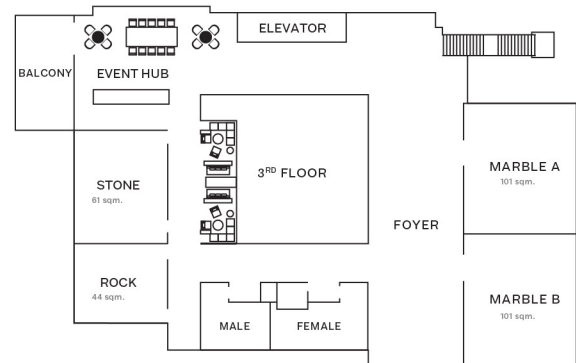

ACCOMMODATION

Offering direct beach access, Renaissance Pattaya Resort & Spa features 257 stylish rooms, suites and pool villas. Feel the vibe of seaside town in the chic decorations and contemporary interior design. All rooms are outfitted with premium amenities, bathtub and high speed internet access.

ROOM TYPE	No. of Room	Size (sq.m)
Guest Room	60	40
Guest Room Balcony	82	48
Guest Room Balcony Seaview	84	48
Guest Room Pool Access	8	48
One Bedroom Suite	6	90
Family Suite	7	90
Family Suite Pool Access	2	90
Pool Villa	6	120 + pool
Beachfront Pool Villa + Jacuzzi	1	285 + pool

R.E.N. MEETINGS WITH CONFIDENCE

R.E.N Meetings offer non-traditional experience in variety of function rooms include a Grand Ballroom, 4 meeting rooms and 3 stunning outdoor venues. The pillar-less Grand Ballroom boasts 545 square meters of stylish space, with spacious foyer area, high ceiling and direct car access from lobby entrance. All functional rooms enjoy natural light and 3 unique outdoor venues are perfect for events, activities and weddings.

MEETING ROOM	W x L x H	THEATER	COCKTAIL	CLASSROOM	CONF	U-SHAPE	BANQUET
Grand Ballroom	16 x 34 x 6.5	480	400	300	70	120	300
Ballroom A	16 x 17 x 6.5	200	160	120	40	60	120
Ballroom B	16 x 17 x 6.5	200	160	120	40	60	120
Marble	10 x 20 x 3	120	130	100	36	50	110
Marble A	10 x 10 x 3	60	60	40	18	24	40
Marble B	10 x 10 x 3	60	60	40	18	24	40
Stone	7.4 x 8 x 3	40	30	30	12	18	30
Rock	7.4 x 5.9 x 3	20	15	12	10	12	20
Resort Lawn	17 x 30.5	200	240	n/a	n/a	n/a	150
The Deck	5 x 45	80	150	n/a	n/a	n/a	80
Beach	15 x 63	n/a	n/a	n/a	n/a	n/a	n/a

For more information, please contact +66 3825 9099 or email: salesteam@renaissancepattaya.com

INDOOR

OUTDOOR

RENAISSANCE PATTAYA RESORT & SPA
9/9 Moo 3, Na Jomtien, Sattahip, Chonburi 20250 Thailand
T: +66 3825 9099 F: +66 3825 9098
renaissancepattaya.com