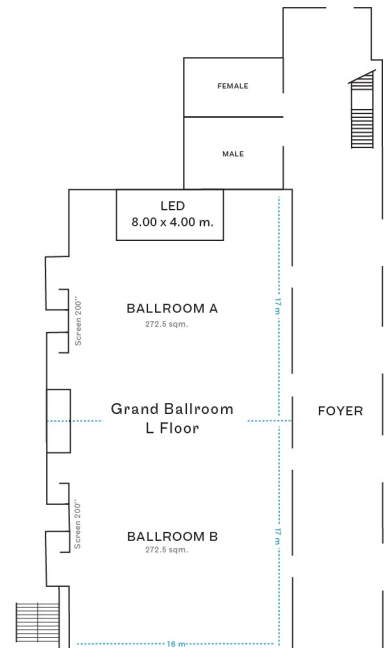

ACCOMMODATION

Offering direct beach access, Renaissance Pattaya Resort & Spa features 257 stylish rooms, suites and pool villas. Feel the vibe of seaside town in the chic decorations and contemporary interior design. All rooms are outfitted with premium amenities, bathtub and high speed internet access.

ROOM TYPE	No. of Room	Size (sq.m)
Guest Room	60	40
Guest Room Balcony	82	48
Guest Room Balcony Seaview	84	48
Guest Room Pool Access	8	48
One Bedroom Suite	6	90
Family Suite	7	90
Family Suite Pool Access	2	90
Pool Villa	6	120 + pool
Beachfront Pool Villa + Jacuzzi	1	285 + pool

R.E.N. MEETINGS WITH CONFIDENCE

R.E.N Meetings offer non-traditional experience in variety of function rooms include a Grand Ballroom, 4 meeting rooms and 3 stunning outdoor venues. The pillar-less Grand Ballroom boasts 545 square meters of stylish space, with spacious foyer area, high ceiling and direct car access from lobby entrance. All functional rooms enjoy natural light and 3 unique outdoor venues are perfect for events, activities and weddings.

MEETING ROOM	W x L x H	THEATER	COCKTAIL	CLASSROOM	CONF	U-SHAPE	BANQUET
Grand Ballroom	16 x 34 x 6.5	480	400	300	70	120	300
Ballroom A	16 x 17 x 6.5	200	160	120	40	60	120
Ballroom B	16 x 17 x 6.5	200	160	120	40	60	120
Marble	10 x 20 x 3	120	130	100	36	50	110
Marble A	10 x 10 x 3	60	60	40	18	24	40
Marble B	10 x 10 x 3	60	60	40	18	24	40
Stone	7.4 x 8 x 3	40	30	30	12	18	30
Rock	7.4 x 5.9 x 3	20	15	12	10	12	20
Resort Lawn	17 x 30.5	200	240	n/a	n/a	n/a	150
The Deck	5 x 45	80	150	n/a	n/a	n/a	80
Beach	15 x 63	n/a	n/a	n/a	n/a	n/a	n/a

For more information, please contact +66 3825 9099 or email: salesteam@renaissancepattaya.com

INDOOR

OUTDOOR

RENAISSANCE PATTAYA RESORT & SPA
9/9 Moo 3, Na Jomtien, Sattahip, Chonburi 20250 Thailand
T: +66 3825 9099 F: +66 3825 9098
renaissancepattaya.com